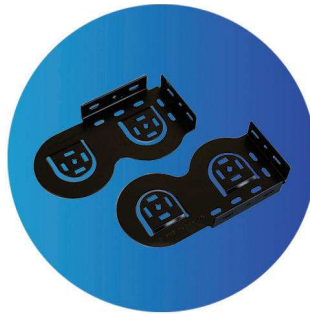

Dual Shades Need Dual Brackets

Skyline Dual Brackets offer greater flexibility when mounting two shades in one opening to create room darkening and ambient light control. Brackets can be mounted to the ceiling or wall, for added versatility and decorating options around the home or in commercial projects. The use of dual mounting brackets requires less measuring and allows for proper alignment resulting in a better overall installation.

Choose from **Three Styles**

VERTICAL BRACKETS

Vertical Brackets are thin, compact and reliable. Available for right and left mounts, they are great for narrow window frames. Vertical Brackets come in many colors such as Black, White, Vanilla, Cream, Gray and Plated.

HORIZONTAL BRACKETS

Horizontal Brackets are better for heavier shades and wide window frames. Available for right and left mounts, they are perfect for wide window frames. They come in several colors such as Black, White, Vanilla and Plated.