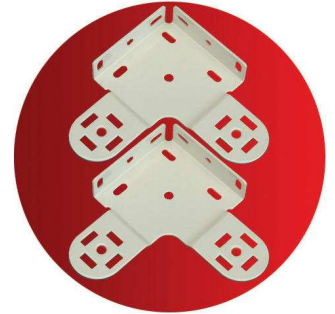

Dual Shades Need Dual Brackets

Skyline Dual Brackets offer greater flexibility when mounting two shades in one opening to create room darkening and ambient light control. Brackets can be mounted to the ceiling or wall, for added versatility and decorating options around the home or in commercial projects. The use of dual mounting brackets requires less measuring and allows for proper alignment resulting in a better overall installation.

Choose from **Three Styles**

VERTICAL BRACKETS

Vertical Brackets are thin, compact and reliable. Available for right and left mounts, they are great for narrow window frames. Vertical Brackets come in many colors such as Black, White, Vanilla, Cream, Gray and Plated.

HORIZONTAL BRACKETS

Horizontal Brackets are better for heavier shades and wide window frames. Available for right and left mounts, they are perfect for wide window frames. They come in several colors such as Black, White, Vanilla and Plated.

UNIVERSAL BRACKETS

Universal Brackets are ideal for most window frames, as there's no need for a right and left style bracket. They are available in two sizes (38" & 48") with matching covers and intermediate brackets. Choose from five designer colors: Black, White, Vanilla, Cream and Gray.